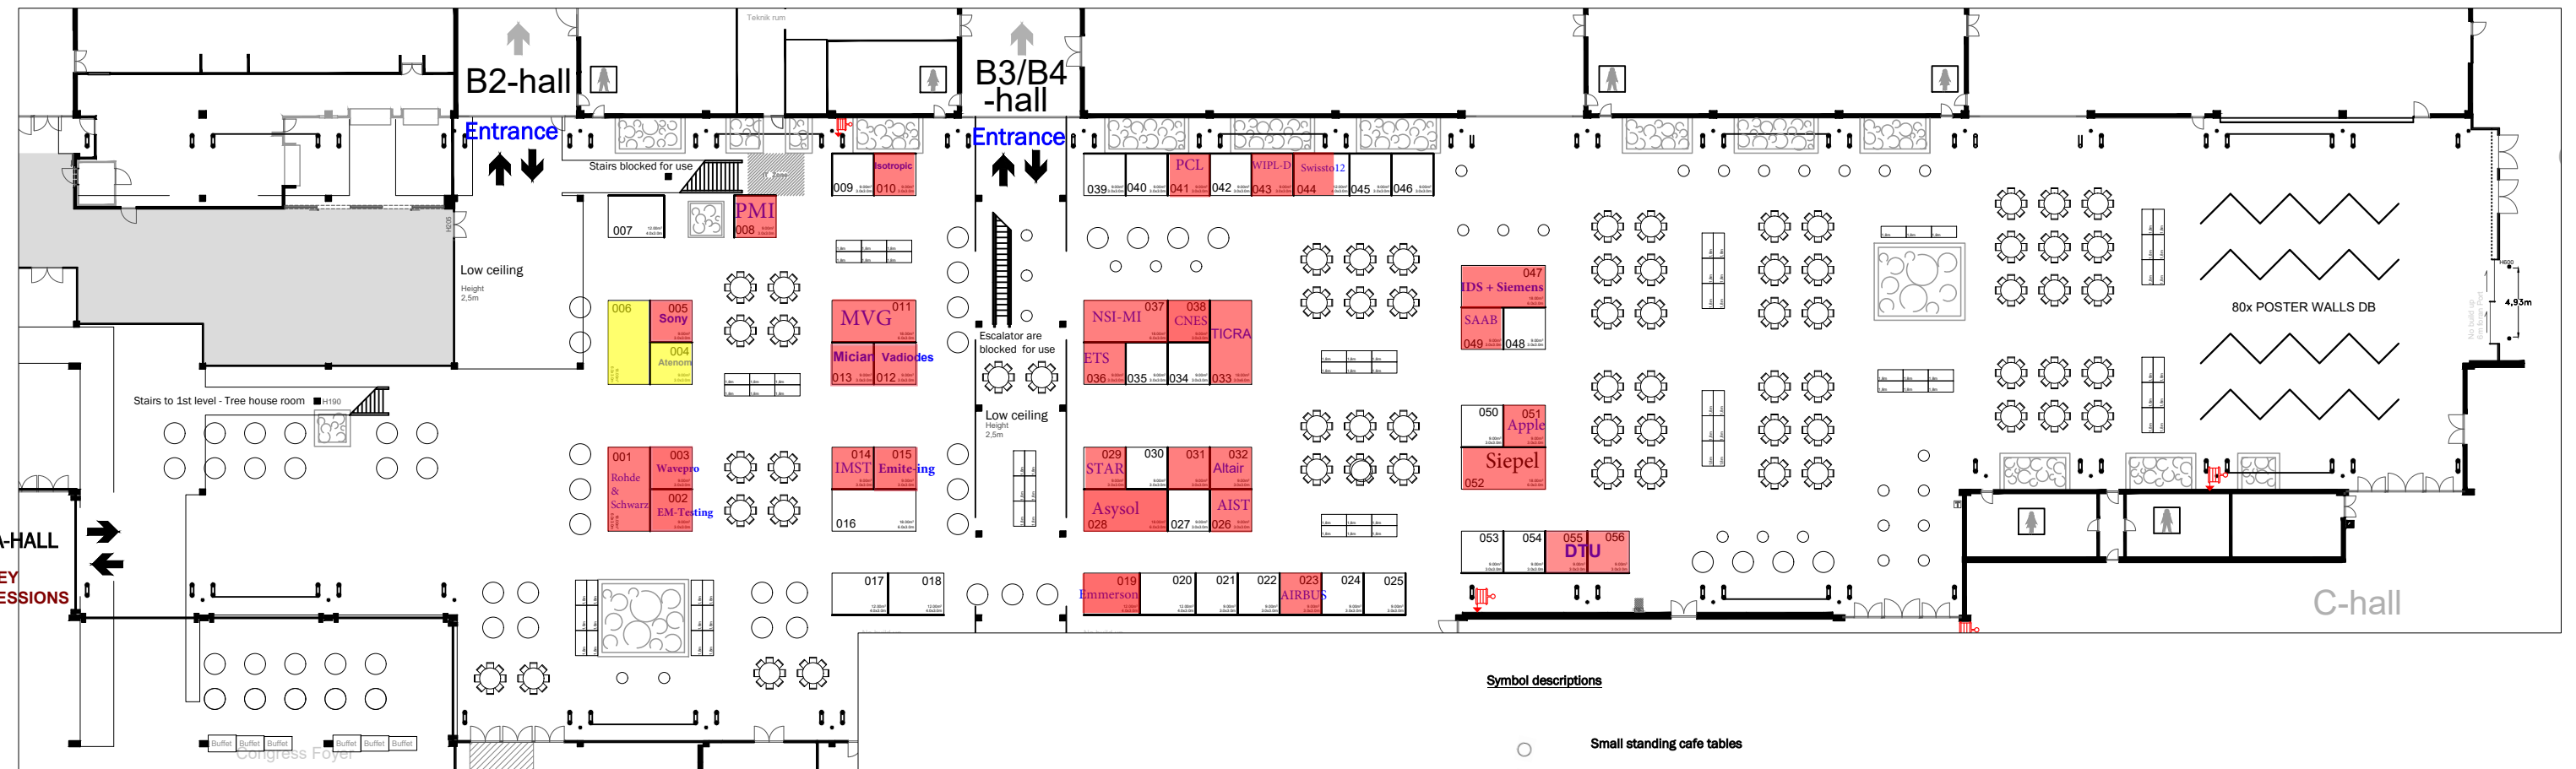

BELLA CENTER
COPENHAGEN

European Conference on Antennas and Propagation 2020 - Floorplan

EVENT DATE: 15-20 Marts 2020

REGISTRATION DESK

SESSION ROOMS

SESSION ROOMS

Symbol descriptions

-  Small standing cafe tables
-  Large standing cafe tables
-  Seating areas
-  Catering Islands
-  Tree decoration
-  Booked stands
-  Reserved Stands
-  Available