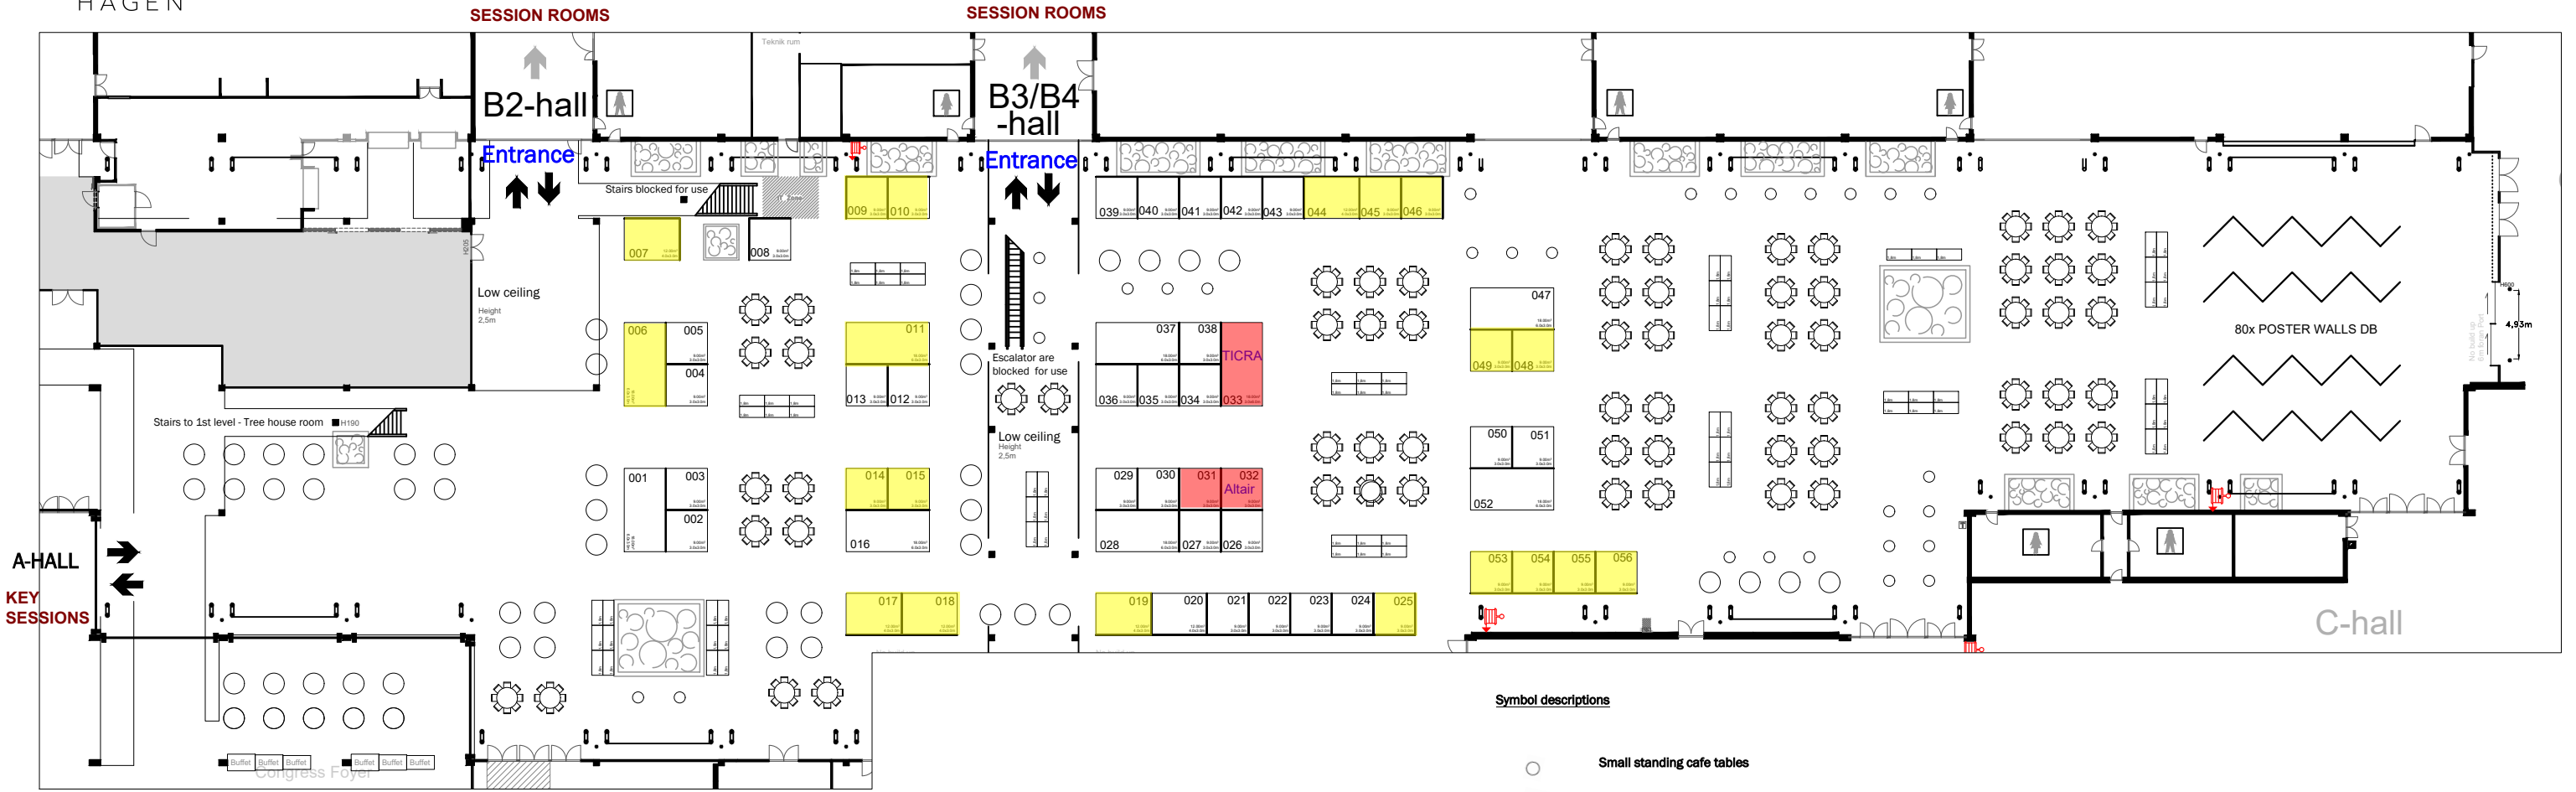

# European Conference on Antennas and Propagation 2020 - Floorplan

EVENT DATE: 15-20 Marts 2020

**Symbol descriptions**

-  Small standing cafe tables
-  Large standing cafe tables
-  Seating areas
-  Catering Islands
-  Tree decoration
-  Booked stands
-  Reserved Stands
-  Available